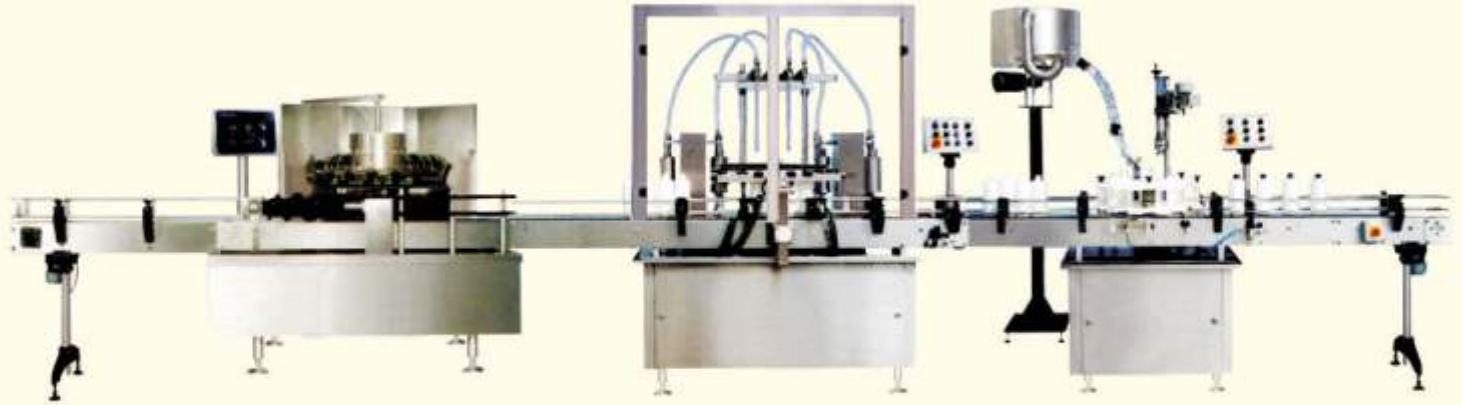

# YOGHURT/ FLAVOURED MILK PLANT

Sugar Dissolving Tank

Incubations Tank

Cooling Tank

Industrial Chiller

Plate Heat Exchanger

Homogenizer

Filter Press

Sachet Filling Machine

2 Head Volumetric filler

# Automatic Linear Type Yoghurt Filling Bottling Plant

CIP (Cleaning In Place)

Automatic Water Boiler

Retort System

Screw Pump

Gear Pump

High Temp. SS Pump

Water Treatment Plants