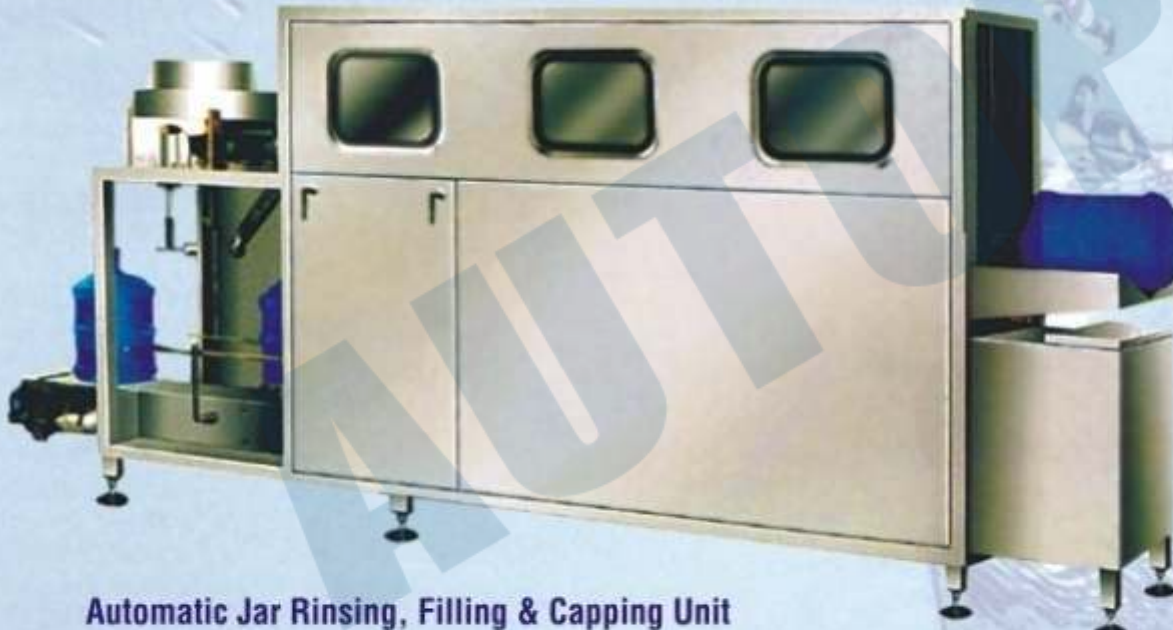

Autopack automatic bottling line are suitable to pack all types of Beverages & Liquids.

Ozonator

Storage Tank

2 in 1 Filling & Capping Unit  
(Available for Carbonated & Non-Carbonated Drinks)

Automatic Rinsing, Filling & Capping Line  
(Available for Carbonated & Non-Carbonated Drinks)

**Carbonated Drinks Filler**  
(Also available in Rotary 6/8/12 heads)

**Carbonator**

**Automatic Capping Machine**

**OTHER RANGE OF EQUIPMENTS AVAILABLE:**

- Crown Capping Machines
- Glass Bottle Filling Lines
- Intermix for Flavoured Carbonated Drinks
- Juice Pasteurizers
- Filter press
- Jar Filling & Capping Machines
- Jar Scrubbing Machine
- Cooling Conveyor for Juice Lines
- Sterilizing/Twilting Conveyor for Juice Line.